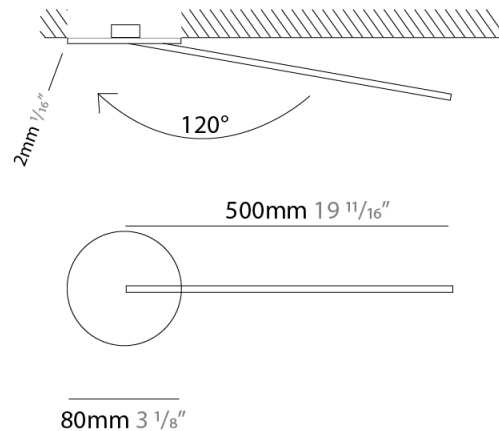

GENERAL

Series: Spillo
 Subseries: Spillo 1 Rod
 Brand: Icone
 Division: Design
 Mounting Type: Recessed
 Mounting Location: Wall
 Subcategory: Ambient

PHYSICAL

Shape: Rectangle
 Width (mm): 50
 Width (in): 1 15/16
 Height (mm): 500
 Height (in): 19 11/16
 Light Distribution: Adjustable
 Fixture Finish: WHI / BLK / CHR / BGD
 Fixture Material: Brass

LED

Color Temperature (°K): 2700 / 3000
 Nominal Lumen (lm): 550
 CRI: >90 CRI
 Lamp Life (hrs): 50000

OPTICAL

Adjustability: Tilt 120°

RATINGS AND CERTIFICATIONS

Certified By: Certified for North American Standards
 IP rating: IP20