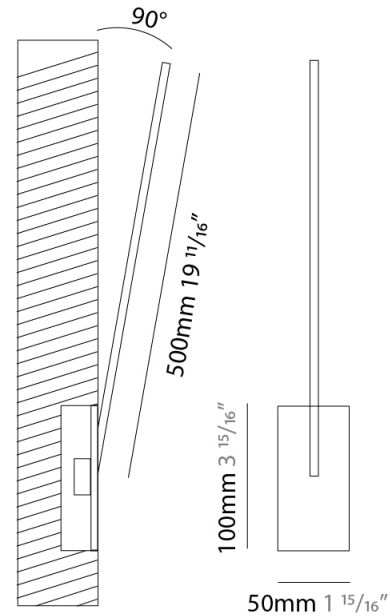

GENERAL

Series: Spillo
 Subseries: Spillo 1 Rod
 Brand: Icone
 Division: Design
 Mounting Type: Recessed
 Mounting Location: Wall
 Subcategory: Ambient

PHYSICAL

Shape: Rectangle
 Width (mm): 50
 Width (in): 1 15/16
 Height (mm): 500
 Height (in): 19 11/16
 Light Distribution: Adjustable
 Fixture Finish: WHI / BLK / CHR / BGD
 Fixture Material: Brass

LED

Color Temperature (°K): 2700 / 3000
 Nominal Lumen (lm): 550
 CRI: >90 CRI
 Lamp Life (hrs): 50000

OPTICAL

Adjustability: Tilt 120°

RATINGS AND CERTIFICATIONS

Certified By: Certified for North American Standards
 IP rating: IP20